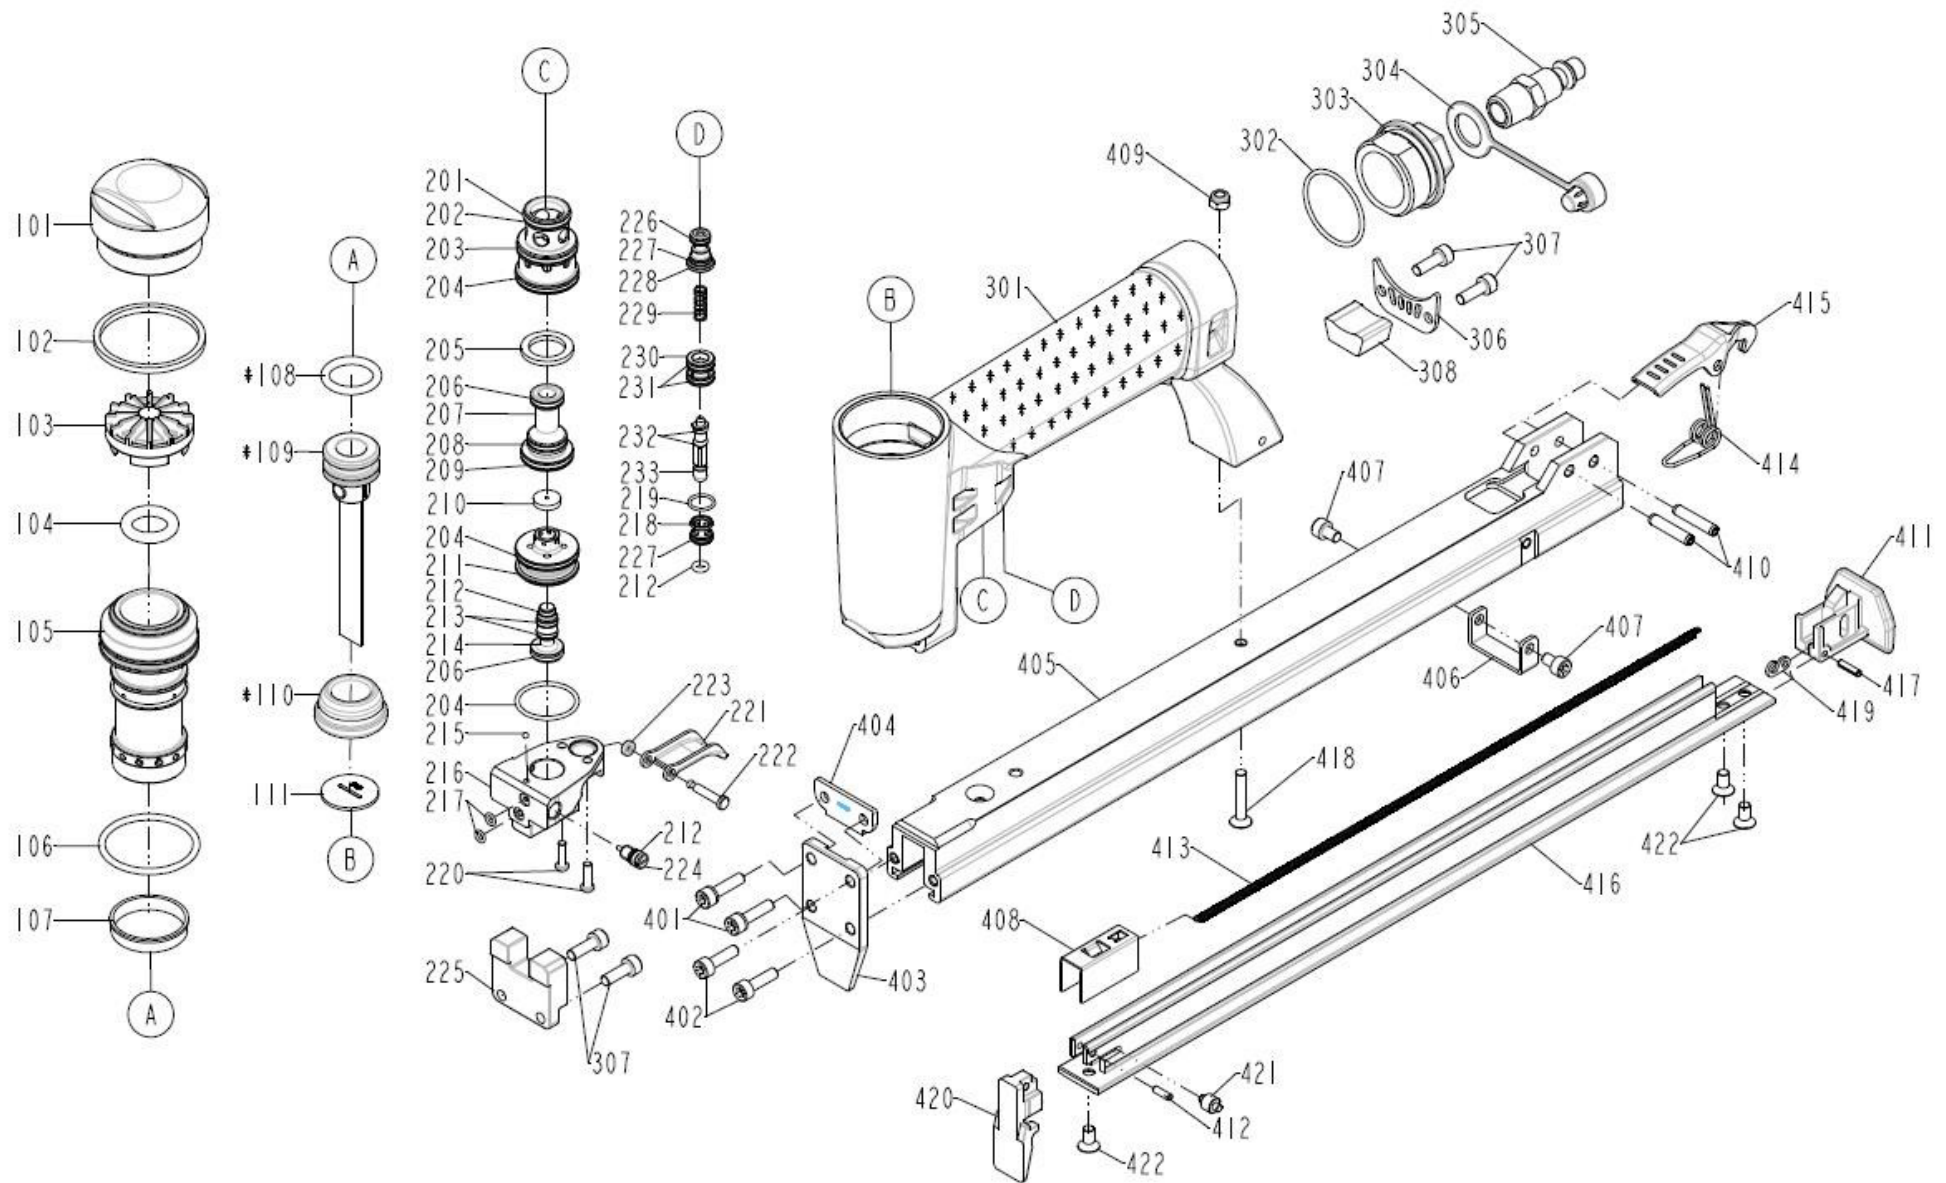

US7116LMA

Automatic Upholstery Stapler Ext. Mag

US7116LMA

Automatic Upholstery Stapler Ext. Mag

Item	Part Number	Description	Item	Part Number	Description
101	830874	DEFLECTOR	227	920828	O - RING (in O-ring Kit)
102	920601	PACKING	228	830896	TRIGGER VALVE HEAD C
103	830870	SEAL	229	830621	SPRING
104	830336	O-RING (in O-ring Kit)	230	830898	TRIGGER VALVE HEAD
105	830841	CYLINDER	231	940643	O - RING (in O-ring Kit)
106	830616	O - RING (in O-ring Kit)	232	830899	O - RING (in O-ring Kit)
107	830617	CYLINDER RING	233	830900	TRIGGER VALVE STEM A
108	830612	O - RING (in O-ring Kit)	301	841641	GUN BODY UNIT
109	830842	DRIVER UNIT	302	830375	O - RING (in O-ring Kit)
110	920686	BUMPER	303	810921	END CAP
111	841251	DRIVER GUIDE	304	940620	AIR PLUG CAP
201	830373	O - RING (in O-ring Kit)	305	920320	AIR PLUG
202	830877	TRIGGER VALVE HEAD B	306	820538	GUIDE PLATE
203	830300	O - RING (in O-ring Kit)	307	920199	HEX.SOC.HD.BOLT
204	830374	O - RING (in O-ring Kit)	308	810641	MUFFLER
205	830878	COLLAR	401	830848	BOLT ASSY
206	830879	O - RING (in O-ring Kit)	402	920360	HEX.SOC.HD.BOLT
207	830880	VALVE PLUNGER A	403	830849	DRIVER GUIDE COVER
208	841149	O - RING (in O-ring Kit)	404	830859	GASKET
209	830881	O - RING (in O-ring Kit)	405	841643	MAGAZINE B
210	830882	CUSHION	406	841153	STOPPER
211	830883	PLUNGER CAP	407	920945	HEX.SOC.HD.BOLT
212	920620	O - RING (in O-ring Kit)	408	841253	PUSHER
213	830884	O - RING (in O-ring Kit)	409	830743	LOCK NUT* (Order w/ #418)
214	830885	VALVE PLUNGER B	410	841155	SPIRAL PINS
215	830886	BALL	411	830862	REAR PLATE
216	830887	PLUNGER CAP	412	841084	SPRING PIN
217	830888	O - RING (in O-ring Kit)	413	841156	PULL SPRING
218	830889	TRIGGER VALVE HEAD D	414	841157	SPRING
219	830364	O - RING (in O-ring Kit)	415	841644	LATCH
220	830890	ROUND CROSS SCREW	416	841254	MAGAZINE A
221	830891	TRIGGER	417	920371	SPRING PIN
222	830892	TRIGGER PIVOT PIN	418	841645	COUNTER SUNK SCREW*
223	920627	URETHANE RETAINER	419	830864	POSITIONING SHEET
224	841646	ADJUST AXLE	420	841255	DRIVER GUIDE
225	830894	ANCHOR BLOCK	421	841256	ROLLER
226	830895	O - RING (in O-ring Kit)	422	920900	COUNTER SUNK SCREW